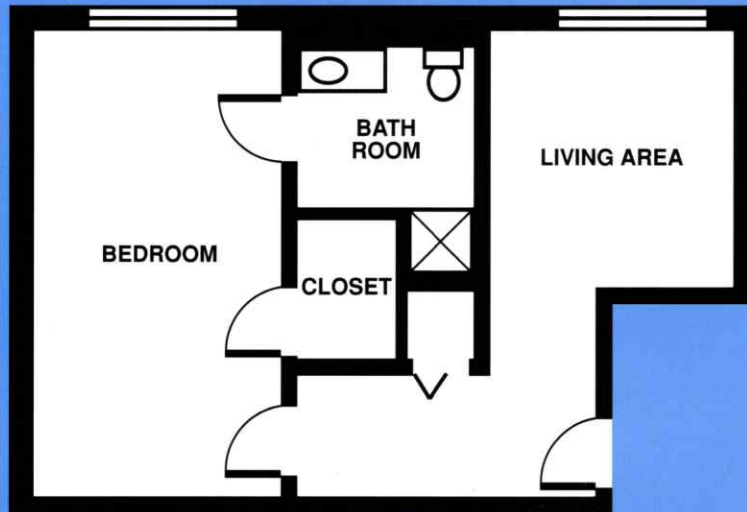

FOLTS — CLAXTON MANOR

PRIVATE ROOM

16' x 24' = 384 sq. ft. ⁽¹⁾

SUITE

23' x 24' = 552 sq. ft. ⁽¹⁾

(1) Approximate measurements

Affiliate of the Mohawk Valley Network